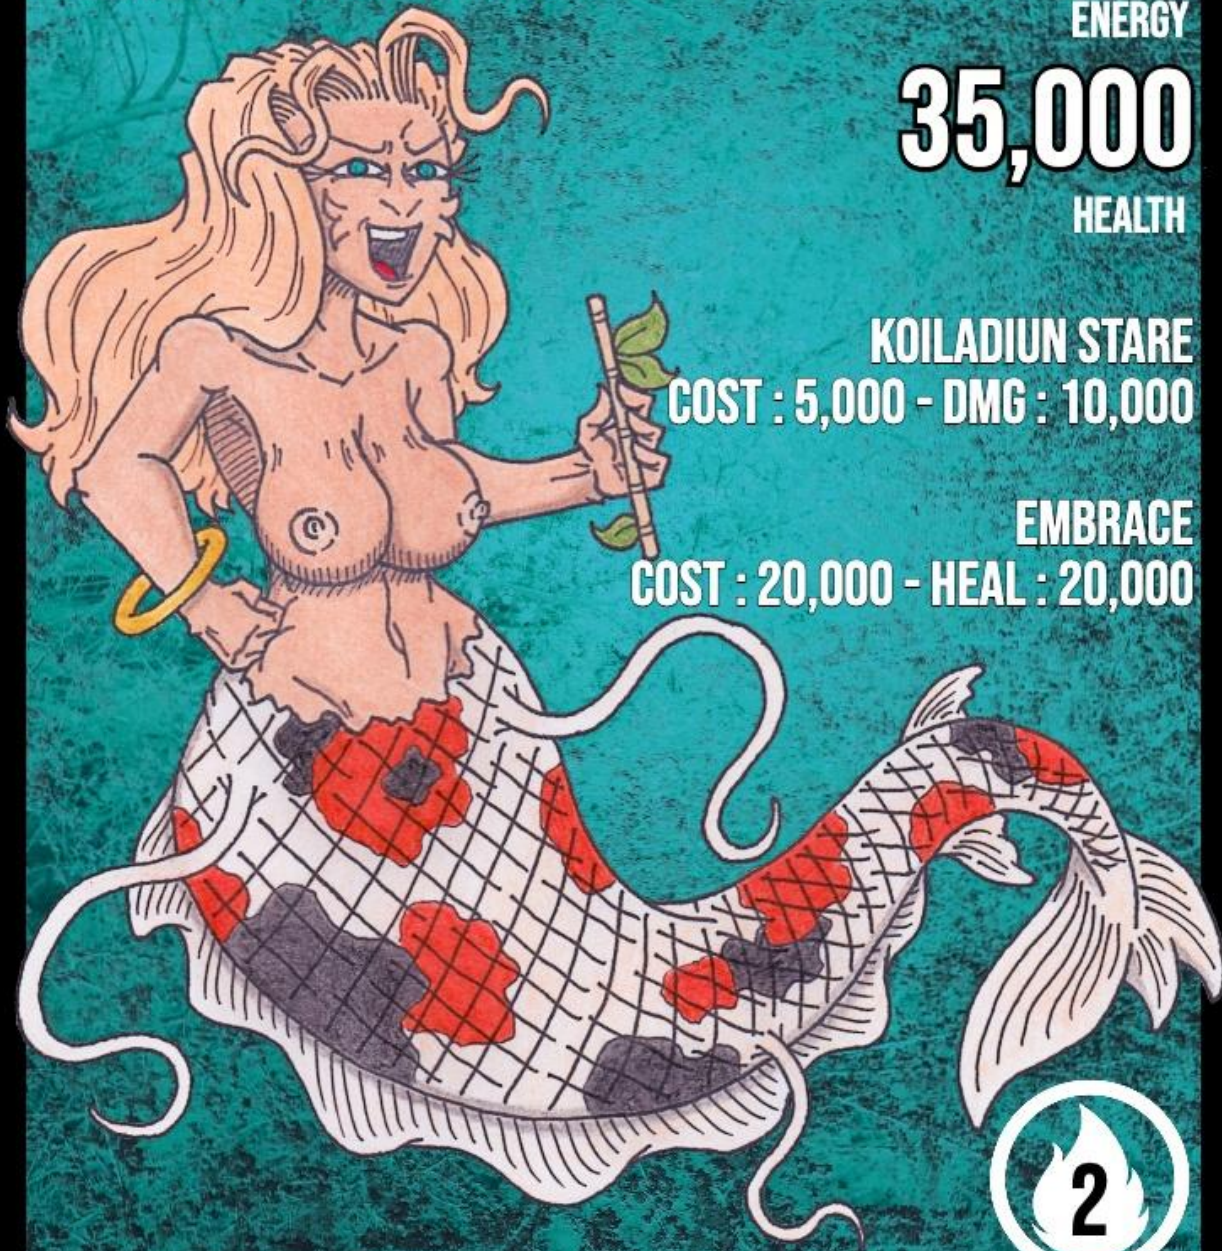

EMBRACE

COST : 20,000 - HEAL : 20,000

FLAMETHROWER GLORY

WELKO ARC - BASE FORM

100,000

ALPHA ENERGY

60,000

HEALTH