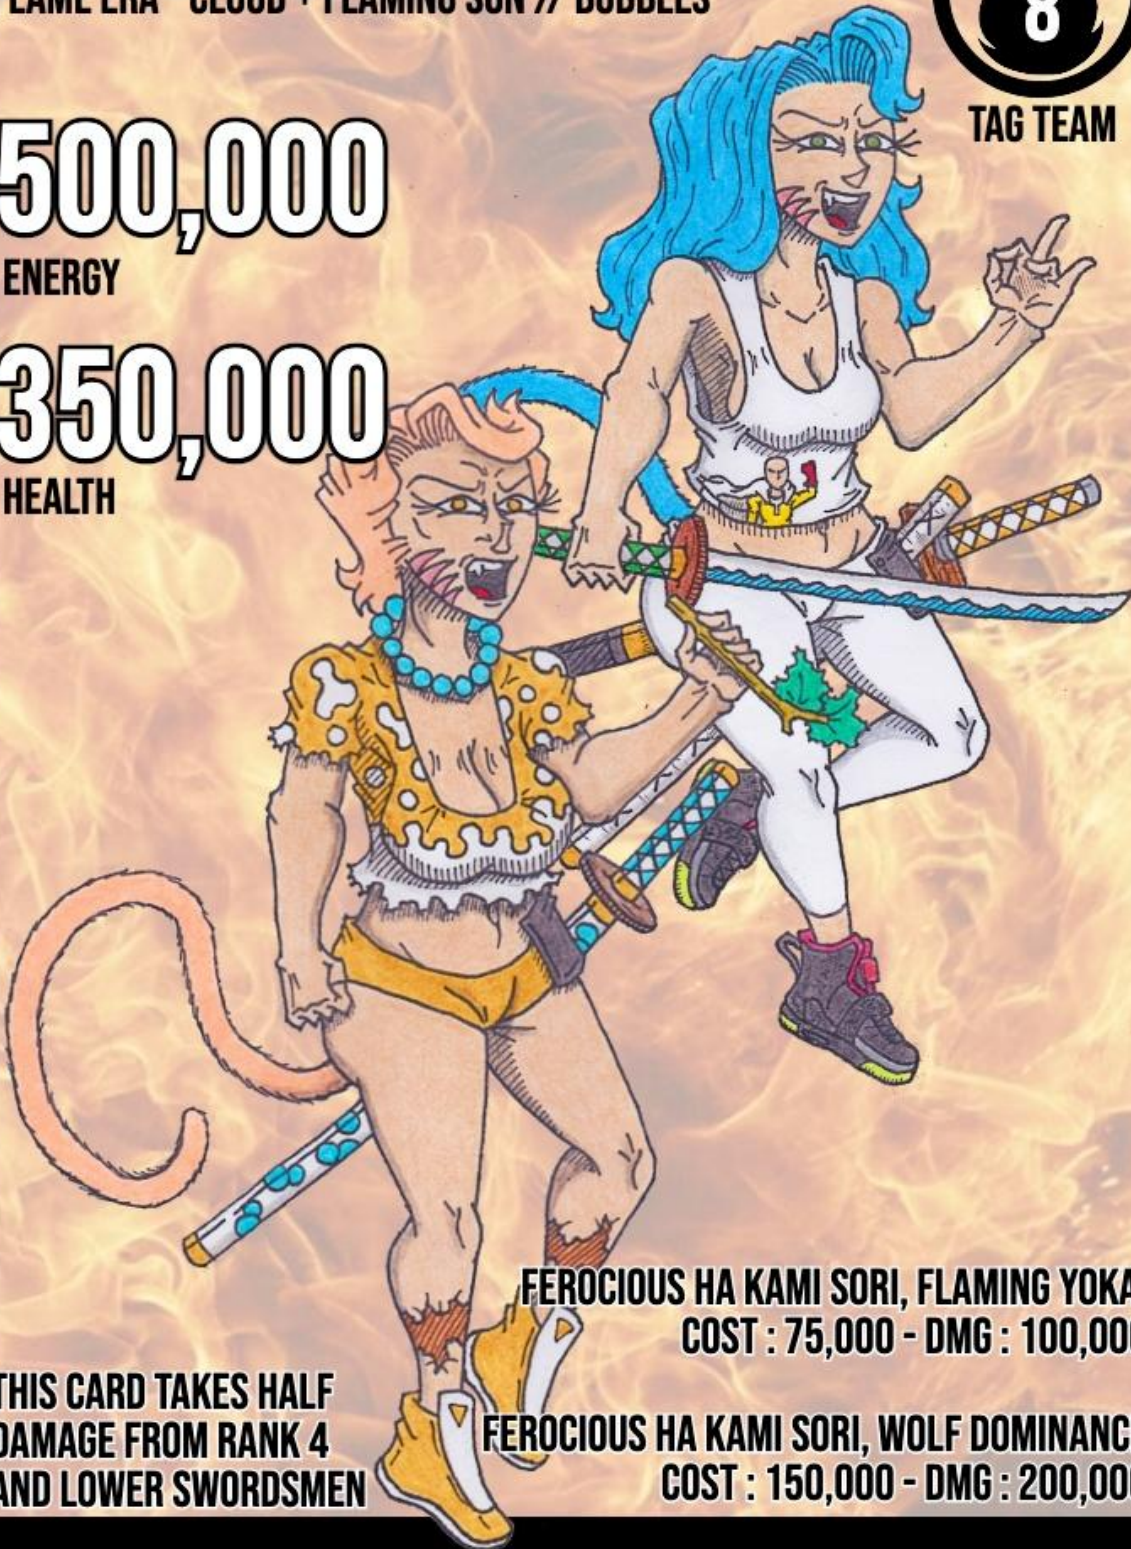

FLAME ERA - CLOUD + FLAMING SUN // BUBBLES

TAG TEAM

500,000

ENERGY

350,000

HEALTH

FEROCIOUS HA KAMI SORI, FLAMING YOKAI
COST : 75,000 - DMG : 100,000

FEROCIOUS HA KAMI SORI, WOLF DOMINANCE
COST : 150,000 - DMG : 200,000